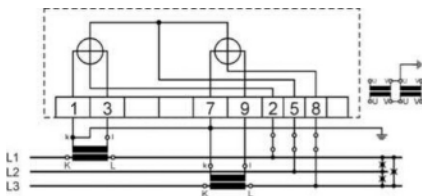

2. ábra. Bekötés 3-fázisú, 3-vezetékes, aszimmetrikus rendszerbe (feszültség csatlakoztatása közvetlen, vagy feszültség-váltón keresztül)