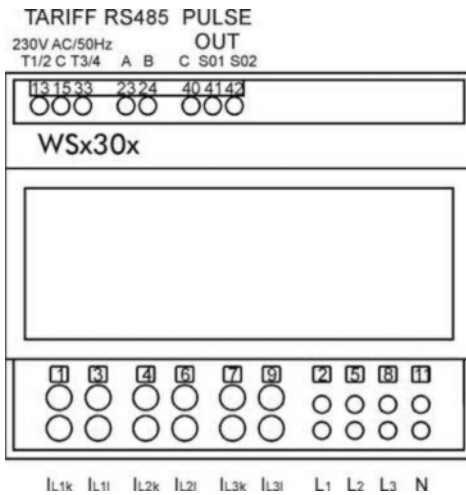

- Háromfázisú fogyasztásmérő áramváltós áram bemenetekkel
- Ipari, vagy elszámolás alapú alkalmazásokra típusjóváhagyás European Directive 2004 /22/E C M ID (folyamatban)
- Valódi fogyasztásmérés - class B, EN50470-3, class 1 EN62053 -21 szerint
- Meddő fogyasztásmérés - class 2, E N62053 -23 szerint
- Kétirányú energiamérés (export-import)
- 7-digites kijelzés (WS0301)
- 2x7-digites kijelzés (WS0302)
- LCD 9-digites kijelzéssel (WS1302)
- Tarifa bemenet (opció)
- RS485 (MODBUS) interfész (opció)
- Pulzus kimenetek (opció)
- DIN-sínrre pattintható kivitel
- Plombázható kivezetés takaró

The WSx30x meters are used for connection with current transformers. Optional also the measurement of apparent energy is possible. Housing is provided with terminals protection covers, which can be sealed up against non-authorized access. They are built to be fastened to EN60715 standard guides. The meters are microprocessor controlled. Display of quantities depends on meters type. They can be displayed on 7 digit electromechanical counter or on LCD display.

According to the customer's demands, meters can be equipped with an RS485 serial communication (option) with MODBUS protocol, enabling data transmission and thus connection of the measuring places into the network for the control and management with energy. They can also be equipped with tariff input (option). A built-in pulse output (option) is designed for sending data to devices checking and monitoring consumed energy.